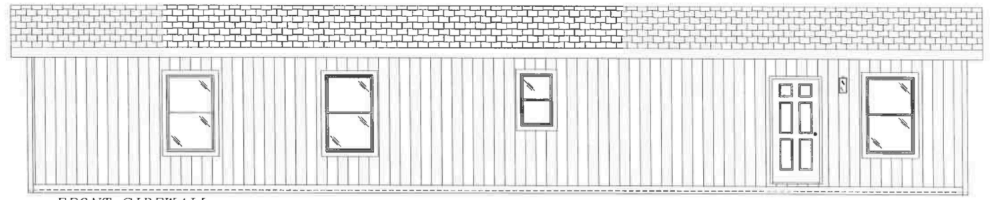

or Request Firm Quote

EMAIL US

01 FLOOR PLAN

800 SQ FT · 14' x 60'

02 FRONT ELEVATION

FRONT SIDEWALL

REAR SIDEWALL

OPT FRONT ENDWALL
W/ 6' PORCH

STD. FRONT ENDWALL

REAR ENDWALL

The Columbia River 1005

2 Bedrooms | 2 Bathrooms | 800 sq ft

STANDARD FEATURES

- ✓ Energy Star Rating on home
- ✓ LP Smartside Panel Siding
- ✓ Weather Resistant House Wrap Under Siding
- ✓ Large Dormer with Board and Batten Accent Area
- ✓ Oversized Eaves and Overhangs
- ✓ Architectural Shingles with Lifetime Warranty (Limited)
- ✓ Sherwin Williams Paint - Interior and Exterior
- ✓ Tape and Texture with Square Corner Drywall
- ✓ Baseboard Molding in Vinyl Floor Areas
- ✓ 9' Tall Flat Ceilings
- ✓ Hardwood Cabinets with 42" Tall Overhead Cabinets
- ✓ 6" Recessed LED Lighting
- ✓ Ceiling Fan Ready in Living Room and Family Room
- ✓ Fiberglass Tubs and Showers
- ✓ Pfister Faucets Throughout
- ✓ Congoleum LUX Vinyl Flooring
- ✓ Shaw 25 ounce Stain Resistant Carpet
- ✓ Kwikset Door Hardware
- ✓ 6 Panel Front Door & 9 Lite Rear Door
- ✓ ecobee Smart Thermostat
- ✓ Carrier SmartComfort Electric Furnace
- ✓ 2"x6" Exterior Walls
- ✓ 2"x4" Interior Walls