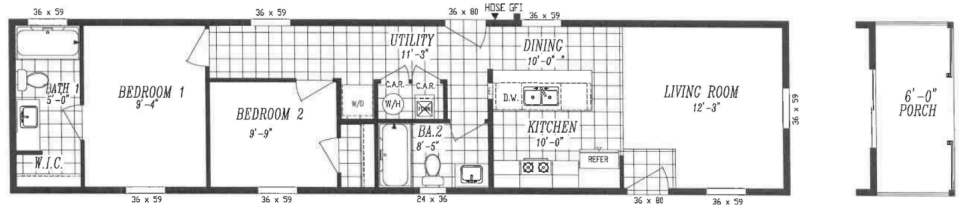

THE COLUMBIA RIVER SERIES

The Columbia River

1005

14' x 60'

DIMENSIONS

800

 sf

LIVING SPACE

2

BEDROOMS

2

BATHROOMS

OVERVIEW

13'4" Single Wide 2
Bedroom Home for Sale

Heritage Home Center

(425) 353-5464

or Request Firm Quote

EMAIL US

01 FLOOR PLAN

800 SQ FT · 14' x 60'

02 FRONT ELEVATION

FRONT SIDEWALL

REAR SIDEWALL

OPT FRONT ENDWALL
W/ 6' PORCH

STD. FRONT ENDWALL

REAR ENDWALL

The Columbia River 1005

2 Bedrooms | 2 Bathrooms | 800 sq ft

STANDARD FEATURES

- ✓ Energy Star Rating on home
- ✓ LP Smartside Panel Siding
- ✓ Weather Resistant House Wrap Under Siding
- ✓ Large Dormer with Board and Batten Accent Area
- ✓ Oversized Eaves and Overhangs
- ✓ Architectural Shingles with Lifetime Warranty (Limited)
- ✓ Sherwin Williams Paint - Interior and Exterior
- ✓ Tape and Texture with Square Corner Drywall
- ✓ Baseboard Molding in Vinyl Floor Areas
- ✓ 9' Tall Flat Ceilings
- ✓ Hardwood Cabinets with 42" Tall Overhead Cabinets
- ✓ 6" Recessed LED Lighting
- ✓ Ceiling Fan Ready in Living Room and Family Room
- ✓ Fiberglass Tubs and Showers
- ✓ Pfister Faucets Throughout
- ✓ Congoleum LUX Vinyl Flooring
- ✓ Shaw 25 ounce Stain Resistant Carpet
- ✓ Kwikset Door Hardware
- ✓ 6 Panel Front Door & 9 Lite Rear Door
- ✓ ecobee Smart Thermostat
- ✓ Carrier SmartComfort Electric Furnace
- ✓ 2"x6" Exterior Walls
- ✓ 2"x4" Interior Walls